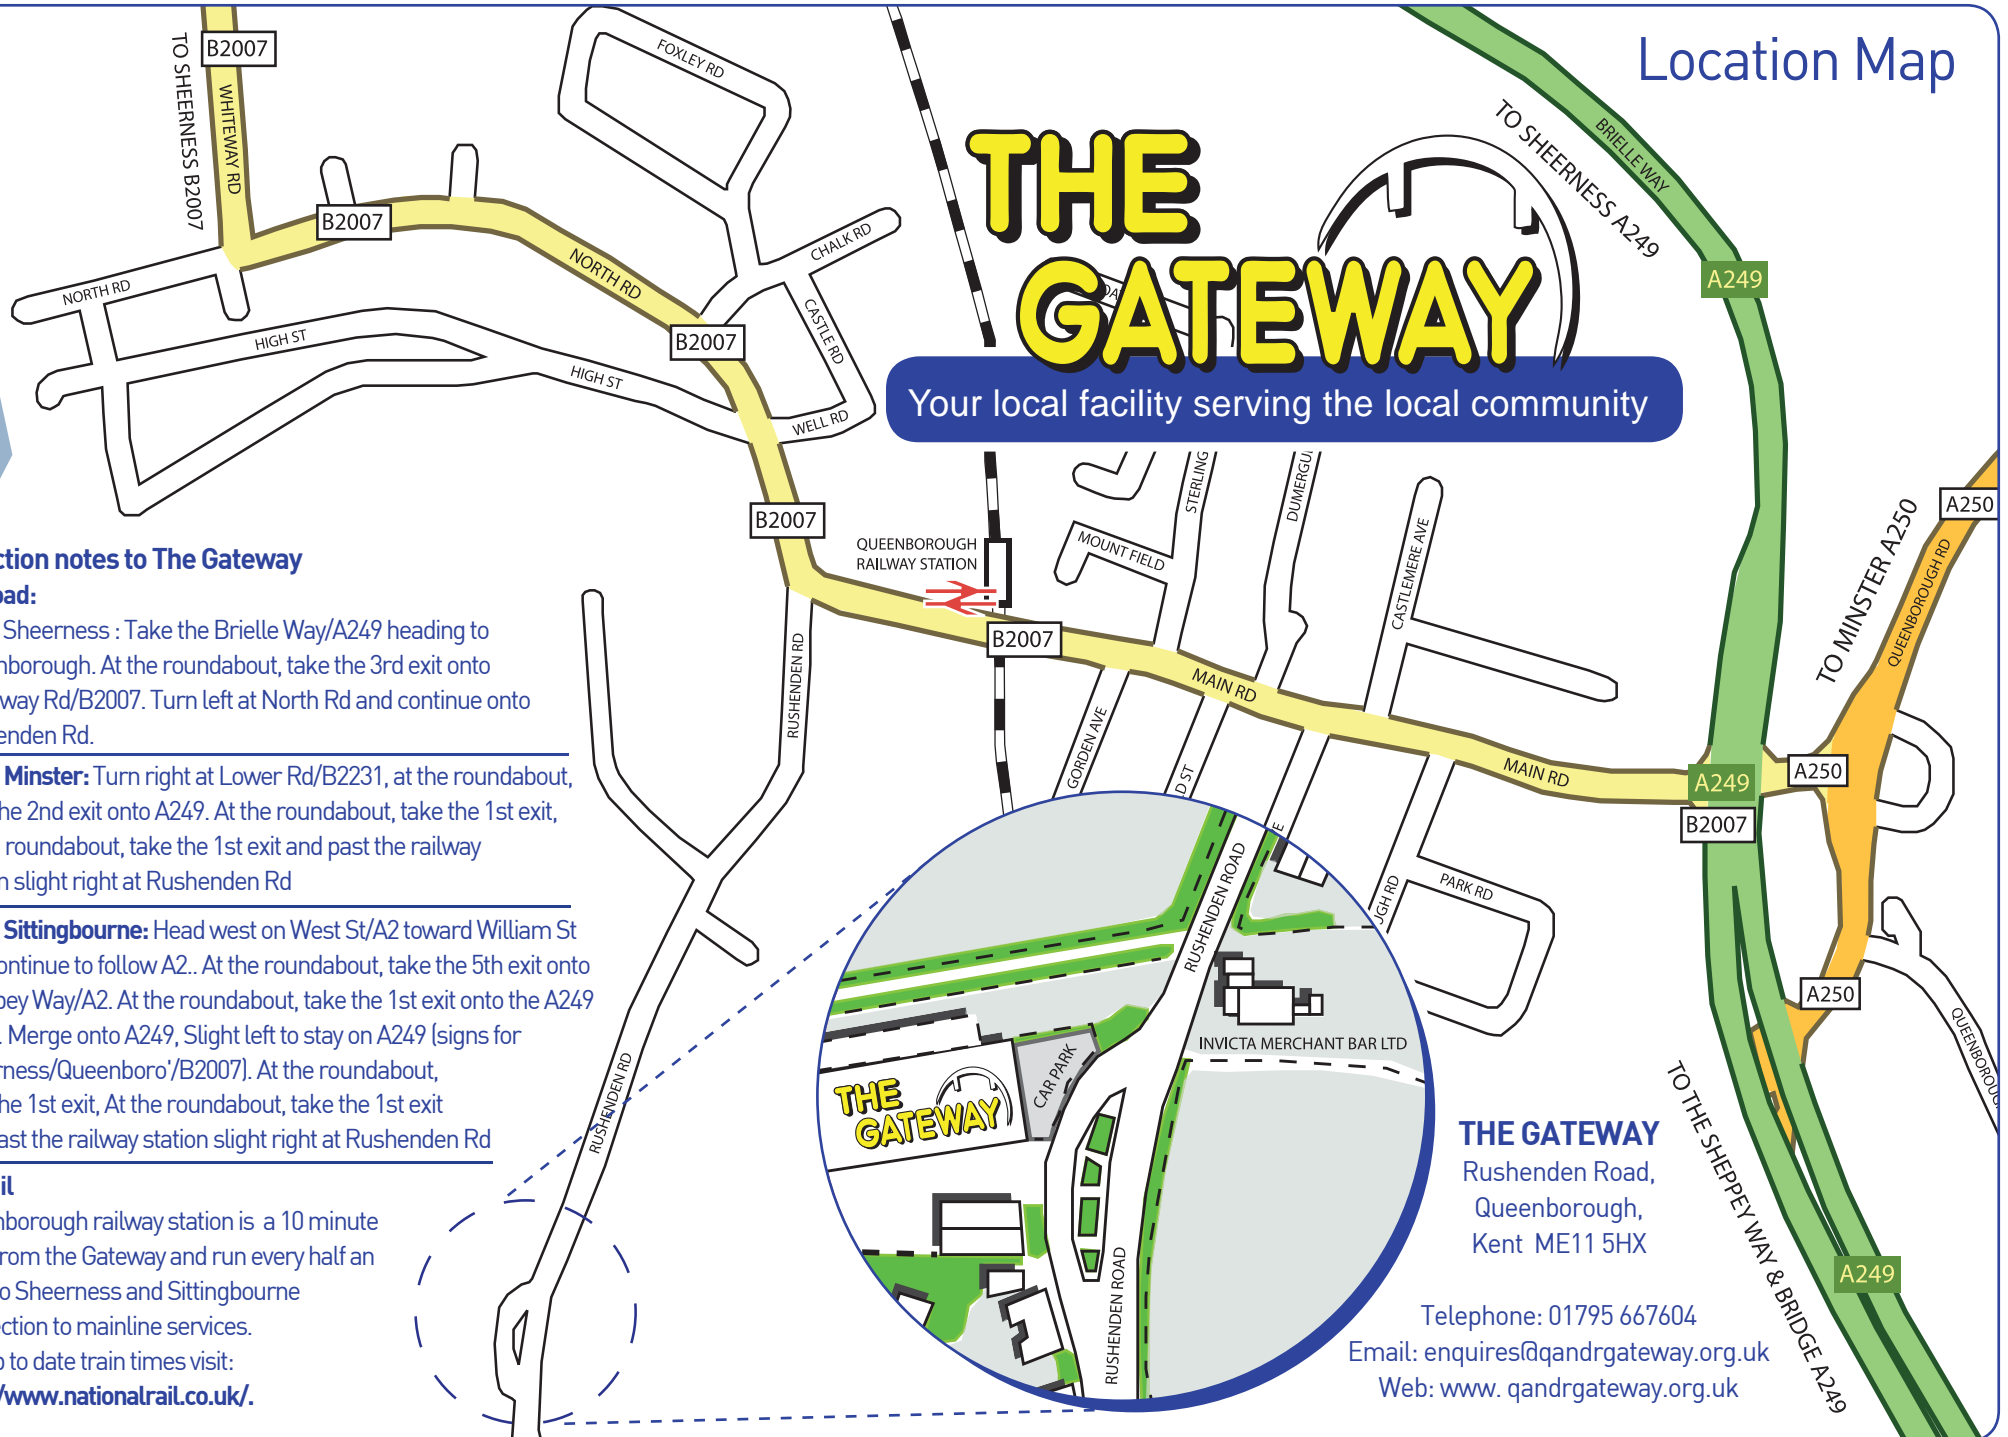

THE GATEWAY

Rushenden Road,
Queenborough,
Kent ME11 5HX

Telephone: 01795 667604

Email: enquires@qandrgateway.org.uk

Web: www.qandrgateway.org.uk